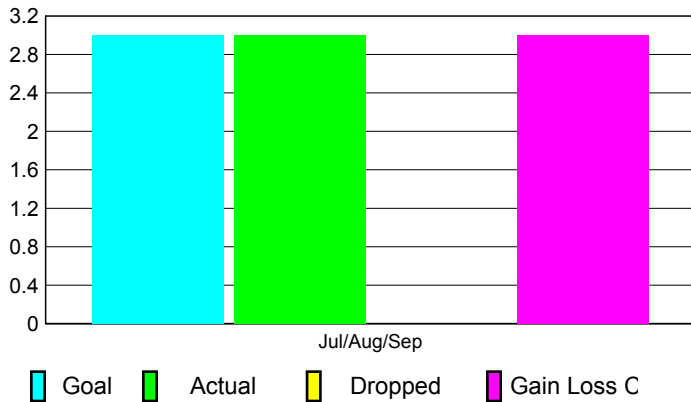

2010-2011 GMT Reports for District (or Undistricted) **District 323 C**

GMT: KAMLESH JAIN

Location: INDIA

GMT CA: 6

CLUBS

Club Results
2010-2011

Clubs
2009-2010

Month	New Club Goal	Actual New Clubs	Actual Dropped Clubs	Gain/Loss of Clubs	Gain/Loss of Clubs
Jul/Aug/Sep	3	3	0	3	2
Totals	3	3	0	3	2

Club Results 2010-2011

Goal, New, Dropped, Gain/Loss

Comparison of Club Gain/Loss

Current Year Compared to the Previous Year

YTD Status Quo Clubs 2010-2011

Status Quo Clubs Compared to Status Quo Members

MEMBERSHIP