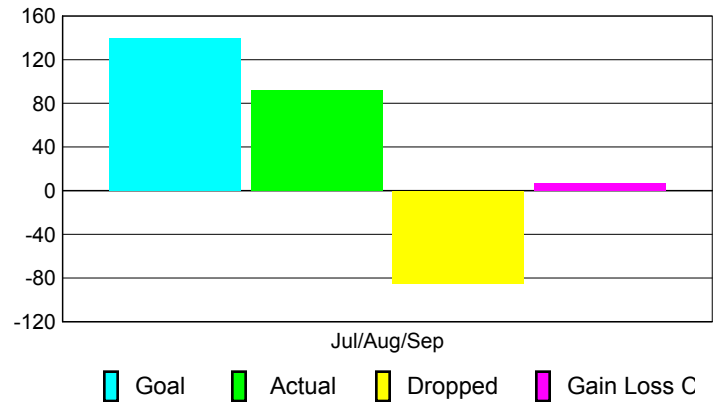

Membership Results 2010-2011

Goal, New, Dropped, Gain/Loss