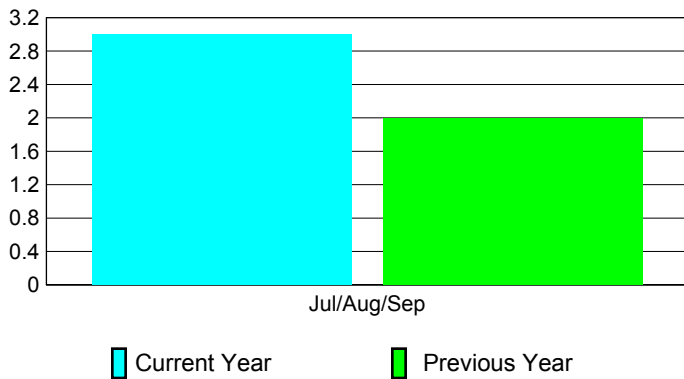

2010-2011 GMT Reports for District (or Undistricted) **District 323 C**

GMT: KAMLESH JAIN

Location: INDIA

GMT CA: 6

CLUBS

Club Results
2010-2011

Clubs
2009-2010

Month	New Club Goal	Actual New Clubs	Actual Dropped Clubs	Gain/Loss of Clubs	Gain/Loss of Clubs
Jul/Aug/Sep	3	3	0	3	2
Totals	3	3	0	3	2

Club Results 2010-2011

Goal, New, Dropped, Gain/Loss

Comparison of Club Gain/Loss

Current Year Compared to the Previous Year

YTD Status Quo Clubs 2010-2011

Status Quo Clubs Compared to Status Quo Members

MEMBERSHIP