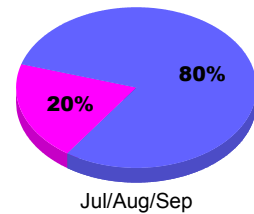

Membership Results
2010-2011

Membership
2009-2010

Month	Net Memb Goal	Actual New Memb	Actual Dropped Memb	Gain/Loss of Memb	Gain/Loss of Memb
Jul/Aug/Sep	140	92	-85	7	41
Totals	140	92	-85	7	41

Membership Results 2010-2011

Goal, New, Dropped, Gain/Loss

Comparison of Membership Gain/Loss

Current Year Compared to the Previous Year

Gender Comparison 2010-2011

■ Male ■ Female