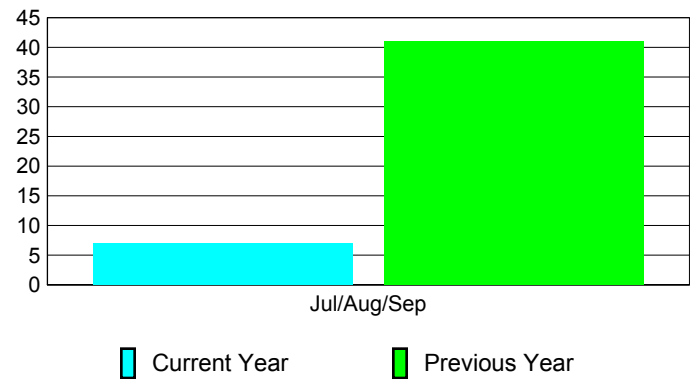

Membership Results
2010-2011

Membership
2009-2010

Month	Net Memb Goal	Actual New Memb	Actual Dropped Memb	Gain/Loss of Memb	Gain/Loss of Memb
Jul/Aug/Sep	140	92	-85	7	41
Totals	140	92	-85	7	41

Membership Results 2010-2011

Goal, New, Dropped, Gain/Loss

Comparison of Membership Gain/Loss

Current Year Compared to the Previous Year

Gender Comparison 2010-2011

■ Male ■ Female